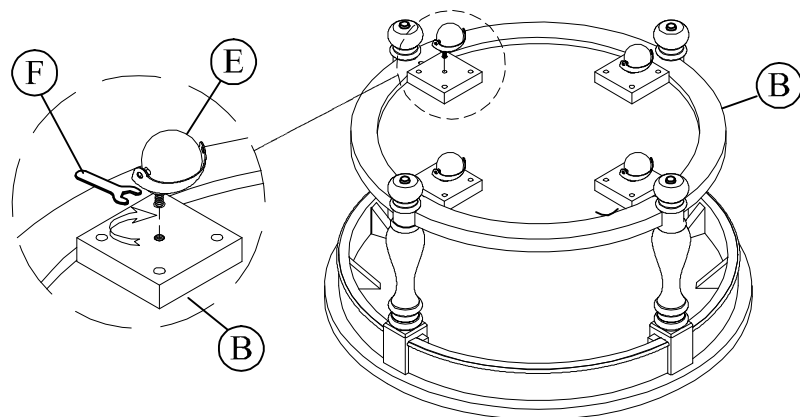

Warning :

- Be sure to check all packing material carefully for small parts, which may have come loose inside the carton during shipment.
- To prevent possible scratches and damage, this furniture must be assembled on a soft surface such as a blanket or carpet.

Important Use Information: We recommend using coasters, placemats and trivets when placing hot or cold containers on this item. It is also recommended to quickly cleanup any spills to minimize exposure to moisture. Doing so will prolong the life and look of the item for many years.

32301
Round Cocktail

Components and Hardware List

Table Top	Shelf	Leg	Foot	Caster	Allen Wrench 13mm
(A) 1 pc.	(B) 1 pc.	(C) 4 pcs.	(D) 4 pcs.	(E) 4 pcs.	(F) 1 pc.

Step 1 :

Step 2 :

Step 3 :

Step 4 :

The casters provide an element of convenient mobility, however, to prevent possible damage to some types of flooring, never roll casters on unprotected hardwood or vinyl flooring.