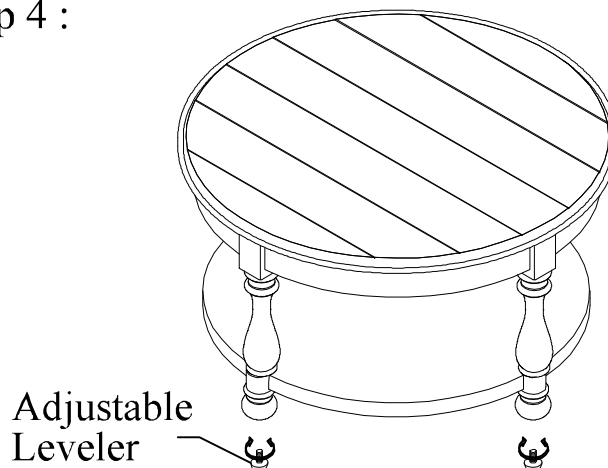

Step 4 :

The casters provide an element of convenient mobility, however, to prevent possible damage to some types of flooring, never roll casters on unprotected hardwood or vinyl flooring.