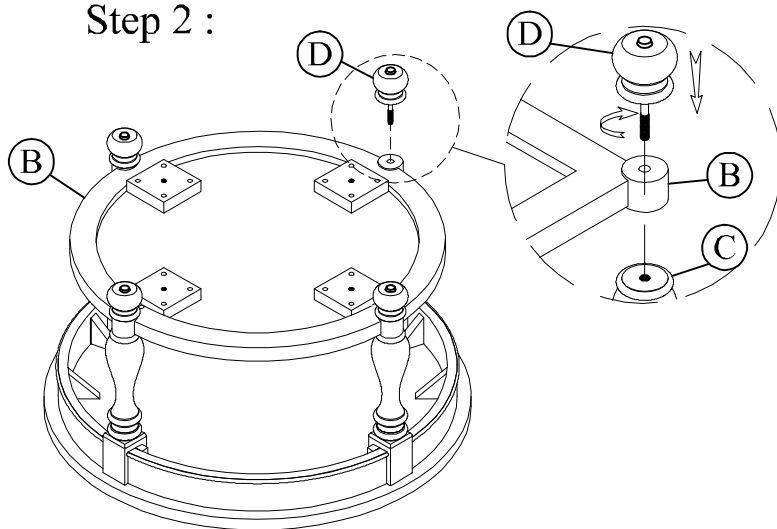

Warning :

- Be sure to check all packing material carefully for small parts, which may have come loose inside the carton during shipment.
- To prevent possible scratches and damage, this furniture must be assembled on a soft surface such as a blanket or carpet.

Important Use Information: We recommend using coasters, placemats and trivets when placing hot or cold containers on this item. It is also recommended to quickly cleanup any spills to minimize exposure to moisture. Doing so will prolong the life and look of the item for many years.

32301
Round Cocktail

Components and Hardware List

Table Top	Shelf	Leg	Foot	Caster	Allen Wrench 13mm
(A) 1 pc.	(B) 1 pc.	(C) 4 pcs.	(D) 4 pcs.	(E) 4 pcs.	(F) 1 pc.

Step 1 :

Step 2 :

Step 3 :

Step 4 :

The casters provide an element of convenient mobility, however, to prevent possible damage to some types of flooring, never roll casters on unprotected hardwood or vinyl flooring.