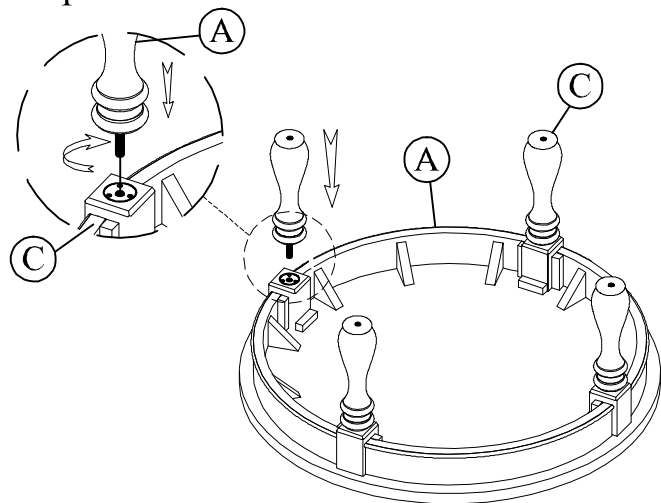

Warning :

- Be sure to check all packing material carefully for small parts, which may have come loose inside the carton during shipment.
- To prevent possible scratches and damage, this furniture must be assembled on a soft surface such as a blanket or carpet.

Important Use Information: We recommend using coasters, placemats and trivets when placing hot or cold containers on this item. It is also recommended to quickly cleanup any spills to minimize exposure to moisture. Doing so will prolong the life and look of the item for many years.

32301
Round Cocktail

Components and Hardware List

Table Top	Shelf	Leg	Foot	Caster	Allen Wrench 13mm
(A) 1 pc.	(B) 1 pc.	(C) 4 pcs.	(D) 4 pcs.	(E) 4 pcs.	(F) 1 pc.

Step 1 :

Step 2 :

Step 3 :

Step 4 :

The casters provide an element of convenient mobility, however, to prevent possible damage to some types of flooring, never roll casters on unprotected hardwood or vinyl flooring.